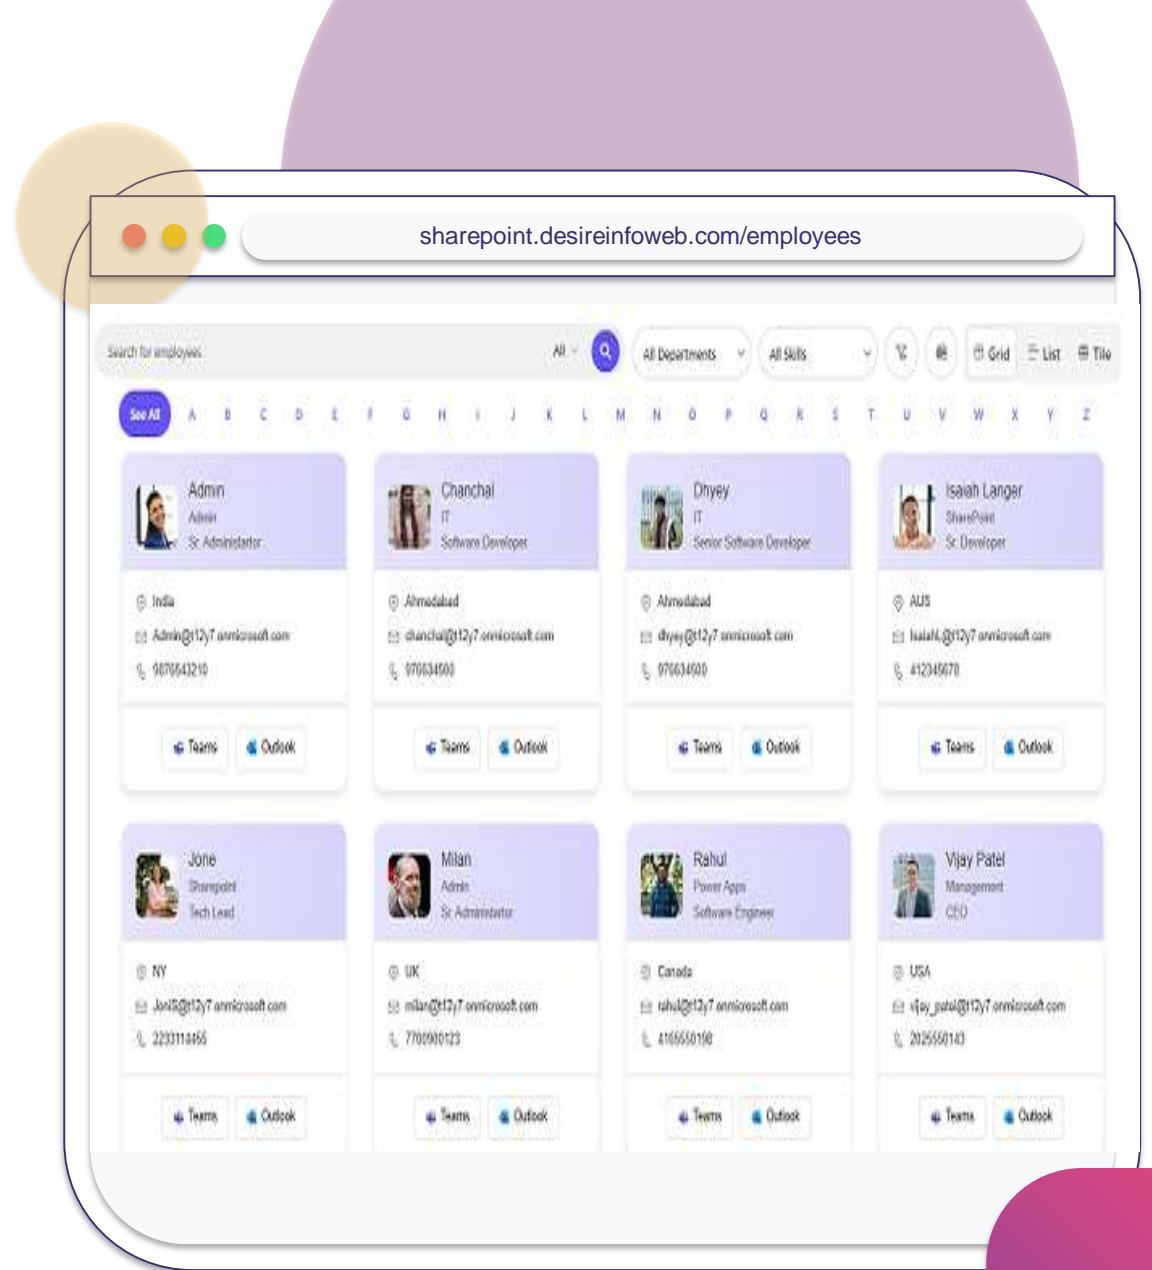

MICROSOFT 365 SOLUTION

Employee Directory

Empower your organization with a centralized, secure, and instantly searchable hub for all your workforce connections.

THE CHALLENGE

Disconnected Workforces?

Traditional org charts fail to connect people effectively.
Is your team facing these challenges?

Wasted Time

Hours lost searching for the right expert or contact information.

Siloed Knowledge

Skills and expertise hidden within isolated departmental pockets.

Stale Data

Outdated spreadsheets and static org charts that don't reflect reality.

THE SOLUTION

The Centralized Employee Directory

Empower your workforce with a secure, Microsoft 365-powered hub to connect instantly with the right people.

-  Instant Expert Search
-  Enterprise-Grade Security
-  Visual Org Structure

[Explore Features](#)

CORE FEATURES

Everything you need to **connect**

Advanced Search

Instantly find colleagues by name, department, skills, or location with powerful filtering.

Detailed Profiles

View rich employee profiles with photos, designations, contact details, and expertise.