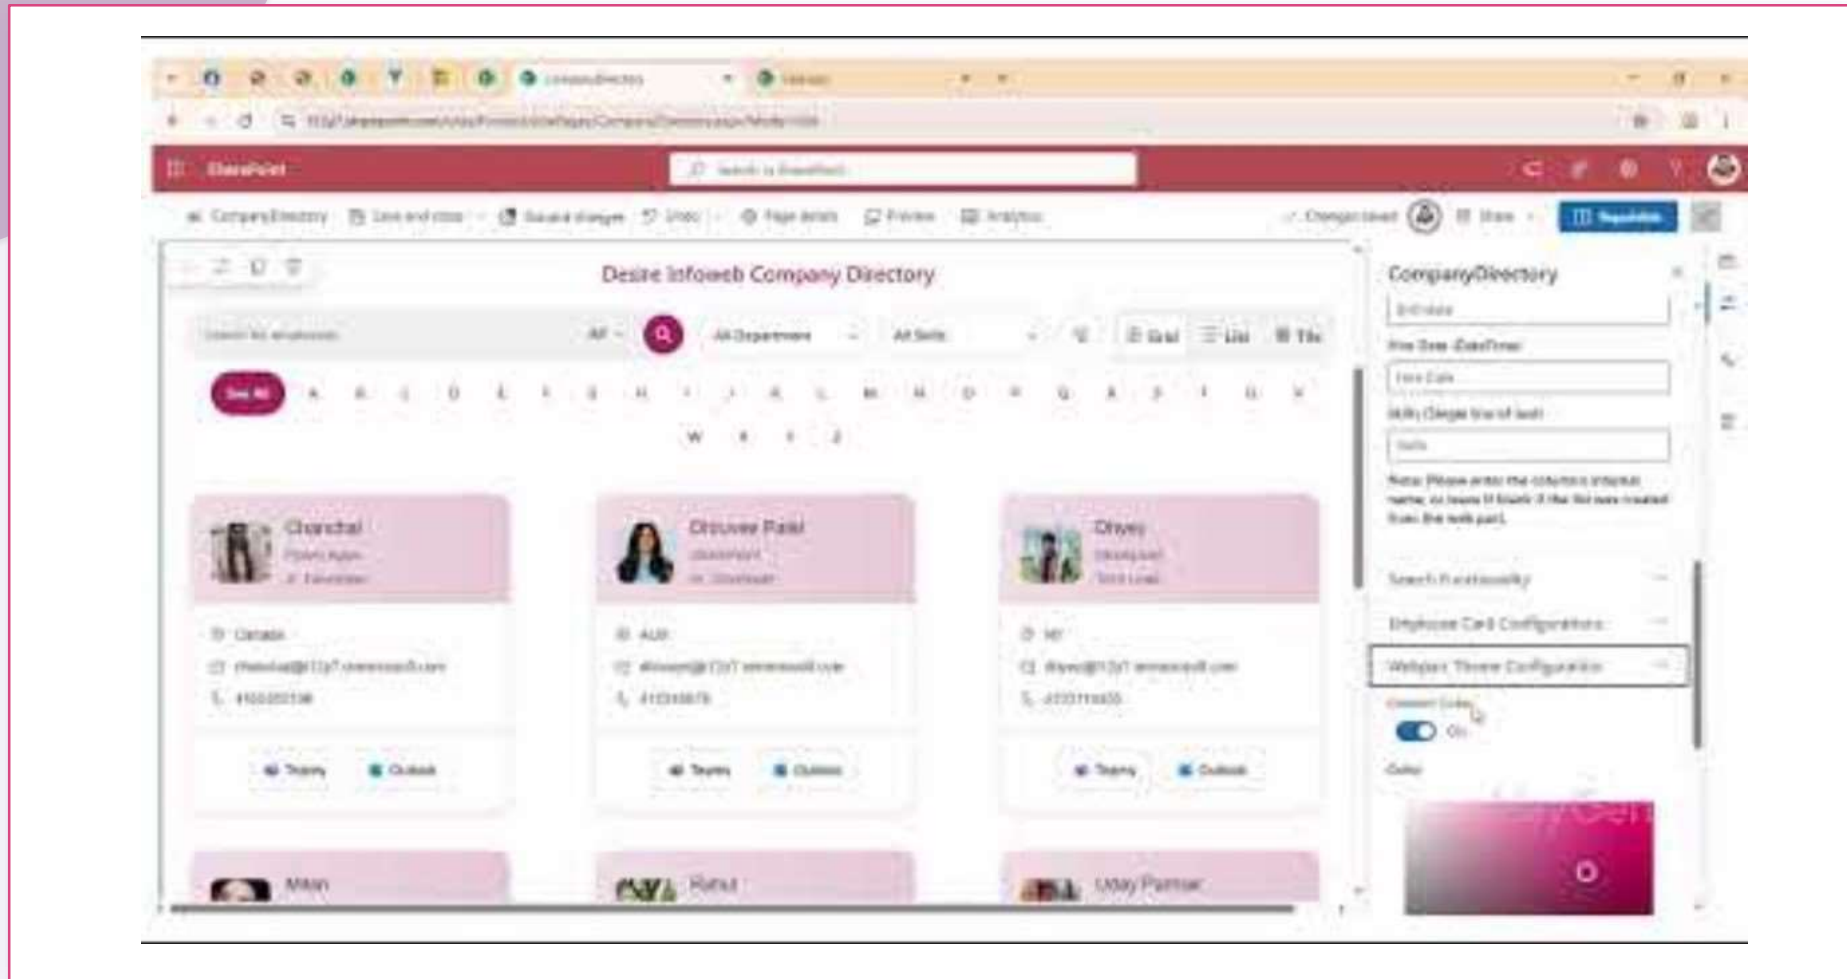

Org Structure

Visualize the complete company hierarchy and understand team relationships clearly.

BUILT FOR ENTERPRISE

Security, Skills & Accessibility

Secure Access

Enterprise-grade security with Azure AD and role-based access control.

Skill Tags

Identify experts by skills and certifications to build effective project teams.

Mobile Friendly

Access the directory from any device desktop, tablet, or mobile anytime.

See It In Action

Watch the full walkthrough of the Project Management Portal