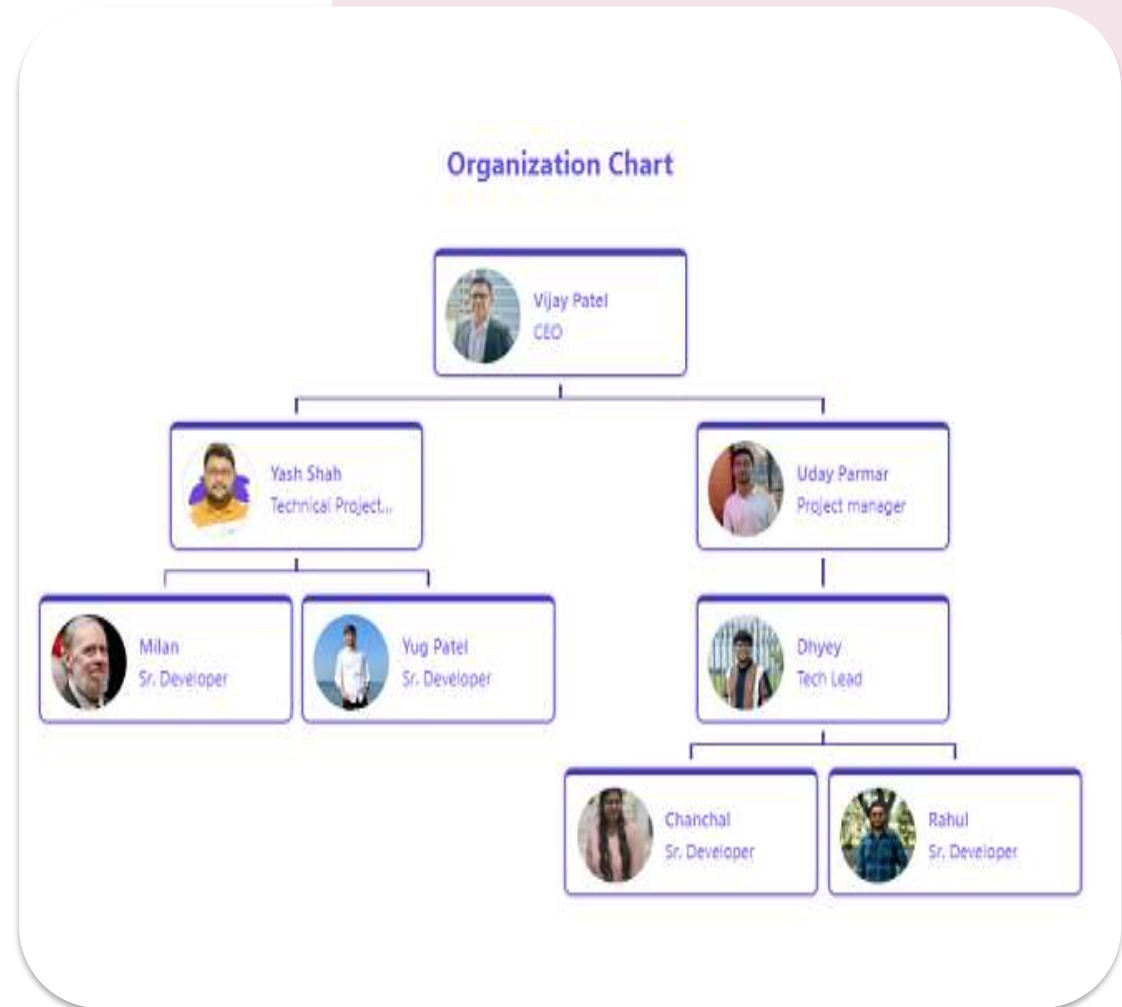

Organization Chart

Transform complex reporting structures into dynamic, interactive visual hierarchies.

[View Product](#)

THE CHALLENGE

Complexity Kills Productivity

Disconnected

Teams operate in silos, making it difficult to understand reporting lines and collaboration paths.

Complexity

Rapid growth creates tangled hierarchies that are impossible to navigate manually.

No Visibility

HR struggles to maintain up-to-date records, leading to outdated information and inefficiencies.

The Solution

One Dynamic Portal for Your Entire Workforce

Seamless SharePoint Integration

Native experience with MS Teams and Office 365.

Interactive Visualization

Dynamic hierarchy with zoom and collapse controls.

Watch the full walkthrough of the Organization Chart

Core Features

Everything you need to build a modern, engaging digital workplace.

Dynamic Hierarchy

Interactive org charts with collapsible nodes, zoom controls, and department filtering.